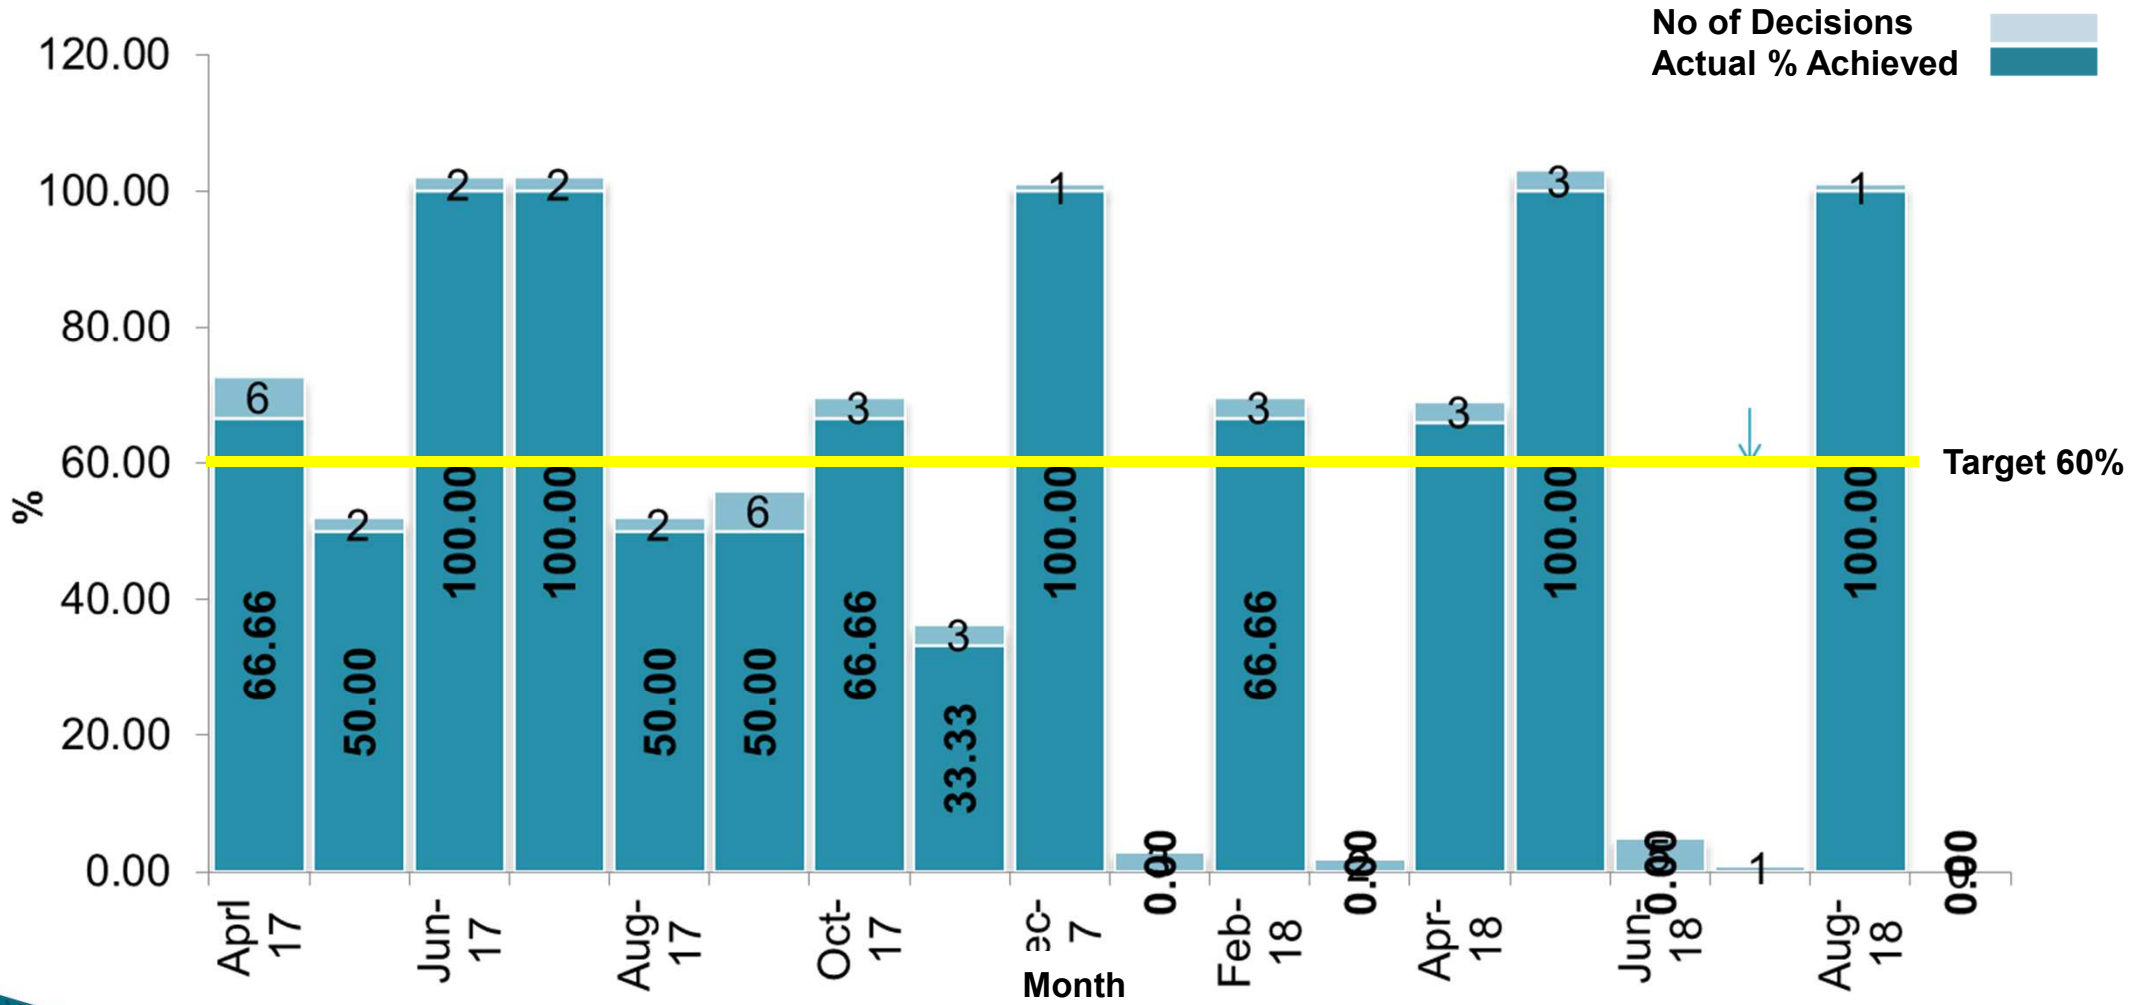

Hull Planning

Apr 2017 to Mar 2019

NI157a - % of **Major** planning applications determined within 13 weeks

Cumulative % - from 1st April 2018 to 31 March 2019 = 46.15%