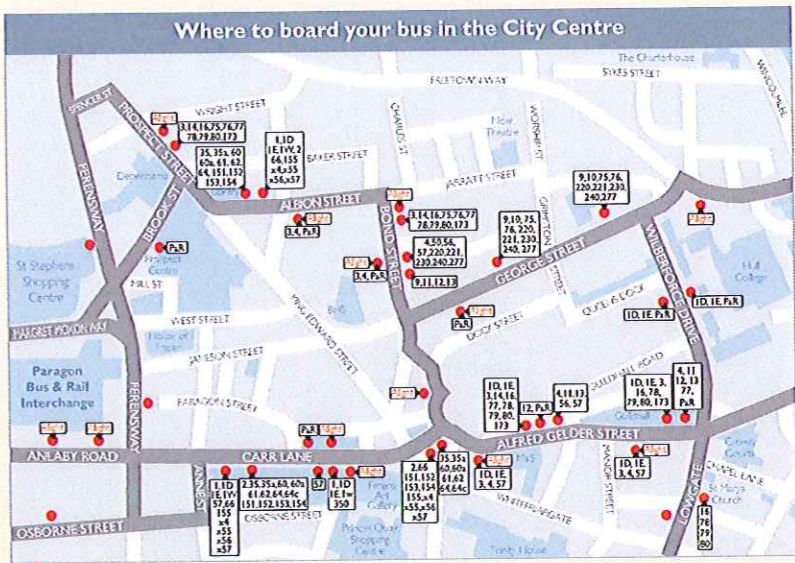

Hull

Bus Network Map

Service	Towards	Stand	Service	Towards	Stand
1	Boothferry Estate	5	66	Hessle Square	7
2	Anlaby Park/Sbelus Rd	Carr Lane	70	P&O Ferry Terminal (Ferry Bus)	38
3	Anlaby Park/Sbelus Rd	Carr Lane	75	Hedon Road/Hedon/Widmarsea	36
4	Mizen Rd/Compass Rd	27	76	Hedon Road/Hedon/Widmarsea	36
5	Mizen Rd/Compass Rd	27	77	Victoria Dock/Paul/Hedon	35
6	Boothferry Estate	6	78	Victoria Dock/Hedon	35
7	Hill Rd/Orchard Park	14	79	Victoria Dock/Paul/Hedon	35
8	Preston Rd/Greatfield	32	80	Hull University/Cottingham	13
9	Beverly Rd/Orchard Park	15	81	Hull University/Cottingham	20
10	Holdersness Rd/Bilton Grange	28	82	Castle Hill Hospital	13
11	Orchard Park/Kingswood	12	83	Dunswell/Beverley/Bridlington/Scarborough	19
12	Beverly Road/Kingswood	16	84	Dunswell/Beverley/Molescroft	19
13	Sutton Park/Kingswood	17	85	Widmarsea	8
14	Sutton Park/North Point	17	86	Anlaby	8
15	Bricknell Estate/Cottingham	4	87	Anlaby/Kirk Ella/Ferry	8
16	North Point/Spring Cottage	23	88	Widmarsea/Castle Hill Hospital	8
17	North Bransholme	21	89	Brough/Broughton/South Cave	18
18	North Point/Kingswood	24	90	Bilton/Aldbrough/Horssea	27
19	Sutton/Bransholme	22	91	Bilton/Aldbrough	27
20	Salhouse Rd/Bransholme/Orchard Park	23	92	Garstead/Horssea	27
21	Portobello St/Greatfield	31	93	Sturbug/Horssea	27
22	Victoria Dock/Marfleet	31	94	Beverly/Horssea	19
23	Wild Road	10	95	Beverly/Horssea	19
24	Widmarsea	10	96	Bilton/Preston/Hedon	34
25	Widmarsea	10	97	Barton/Sunthorpe	30
26	Widmarsea	10	98	Clough Road/Cranwick Foods	29
27	Widmarsea	10	99	Humberside Airport/Grimby/Cleethorpes	30
28	Holdersness Road/Morrison's	34	100	South Cave/Market Weighton/York	19
29	Longhill/Asda	26	101	Beverly/Market Weighton/York	19
30	Longhill/Asda	26	102	Cottingham/Beverly/Market Weighton/York	19
31	Summergroves Way/Hessle	Carr Lane	103	Brough/Gibberdys/Howden/Goole	18
32	Cottingham	9	104	Brough/Gibberdys/Howden/Goole	18
33	Cottingham/Beverly	9	105	Brough/Gibberdys/Howden/Goole	18
34	Setting Dyke	9	106	Brough/Goole/Glasshoughton/Leeds	D
35	Castle Hill Hospital	9