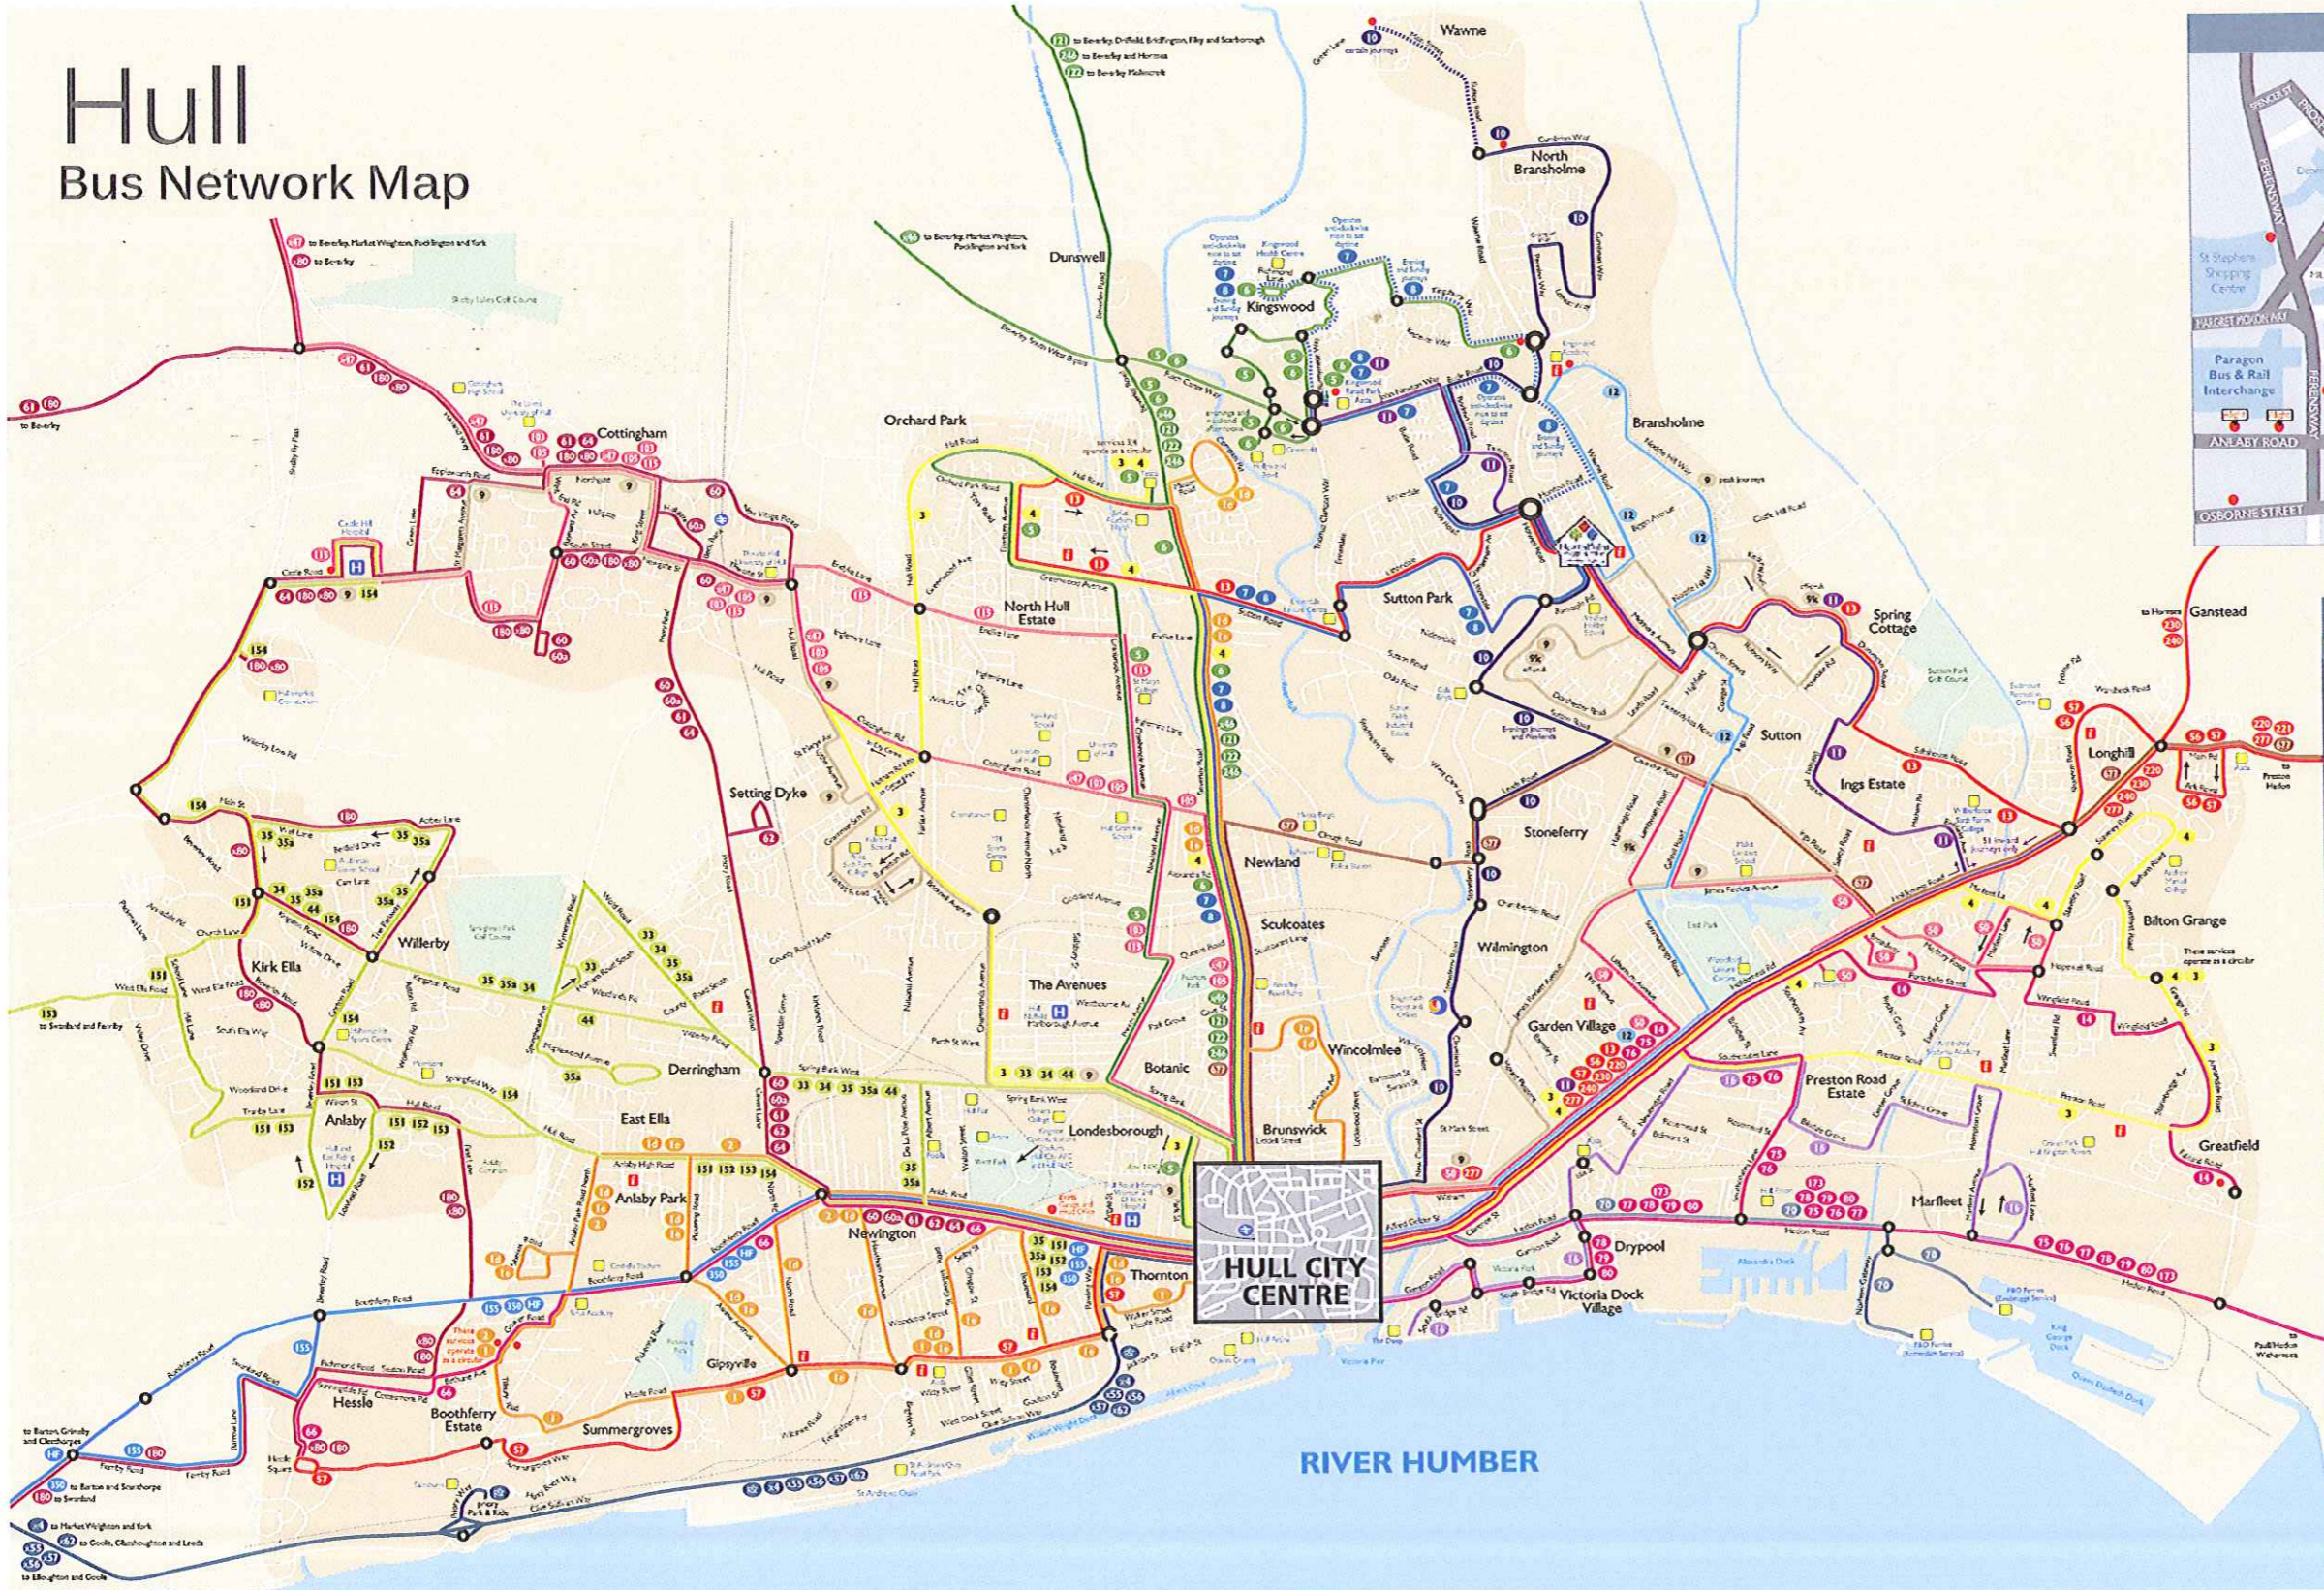

Hull

Bus Network Map

Service	Towards	Stand	Service	Towards	Stand
1	Boothferry Estate	5	66	Hessle Square	7
2	Anlaby Park/Sbelus Rd	Carr Lane	70	P&O Ferry Terminal (Ferry Bus)	38
3	Anlaby Park/Sbelus Rd	Carr Lane	75	Hedon Road/Hedon/Widmarsea	36
4	Mizen Rd/Compass Rd	27	76	Hedon Road/Hedon/Widmarsea	36
5	Mizen Rd/Compass Rd	27	77	Victoria Dock/Paul/Hedon	35
6	Boothferry Estate	6	78	Victoria Dock/Hedon	35
7	Hill Rd/Orchard Park	14	79	Victoria Dock/Paul/Hedon	35
8	Preston Rd/Greatfield	32	80	Hull University/Cottingham	13
9	Beverly Rd/Orchard Park	15	81	Hull University/Cottingham	20
10	Holdersness Rd/Bilton Grange	28	82	Castle Hill Hospital	13
11	Orchard Park/Kingswood	12	83	Dunswell/Beverley/Bridlington/Scarborough	19
12	Beverly Road/Kingswood	16	84	Dunswell/Beverley/Molescroft	19
13	Sutton Park/Kingswood	17	85	Widmarsea	8
14	Sutton Park/North Point	17	86	Anlaby	8
15	Bricknell Estate/Cottingham	4	87	Anlaby/Kirk Ella/Ferry	8
16	North Point/Spring Cottage	23	88	Widmarsea/Castle Hill Hospital	8
17	North Bransholme	21	89	Brough/Broughton/South Cave	18
18	North Point/Kingswood	24	90	Bilton/Aldbrough/Horssea	27
19	Sutton/Bransholme	22	91	Bilton/Aldbrough	27
20	Salhouse Rd/Bransholme/Orchard Park	23	92	Garstead/Horssea	27
21	Portobello St/Greatfield	31	93	Sturbug/Horssea	27
22	Victoria Dock/Marfleet	31	94	Beverly/Horssea	19
23	Wild Road	10	95	Beverly/Horssea	19
24	Widmarsea	10	96	Bilton/Preston/Hedon	34
25	Widmarsea	10	97	Barton/Sunthorpe	30
26	Widmarsea	10	98	Clough Road/Cranwick Foods	29
27	Widmarsea	10	99	Humberside Airport/Grimby/Cleethorpes	30
28	Holdersness Road/Morrison's	34	100	South Cave/Market Weighton/York	19
29	Longhill/Asda	26	101	Beverly/Market Weighton/York	19
30	Longhill/Asda	26	102	Cottingham/Beverly/Market Weighton/York	19
31	Summergroves Way/Hessle	Carr Lane	103	Brough/Gibberdys/Howden/Goole	18
32	Cottingham	9	104	Brough/Gibberdys/Howden/Goole	18
33	Cottingham/Beverly	9	105	Brough/Gibberdys/Howden/Goole	18
34	Setting Dyke	9	106	Brough/Goole/Glasshoughton/Leeds	D
35	Castle Hill Hospital	9