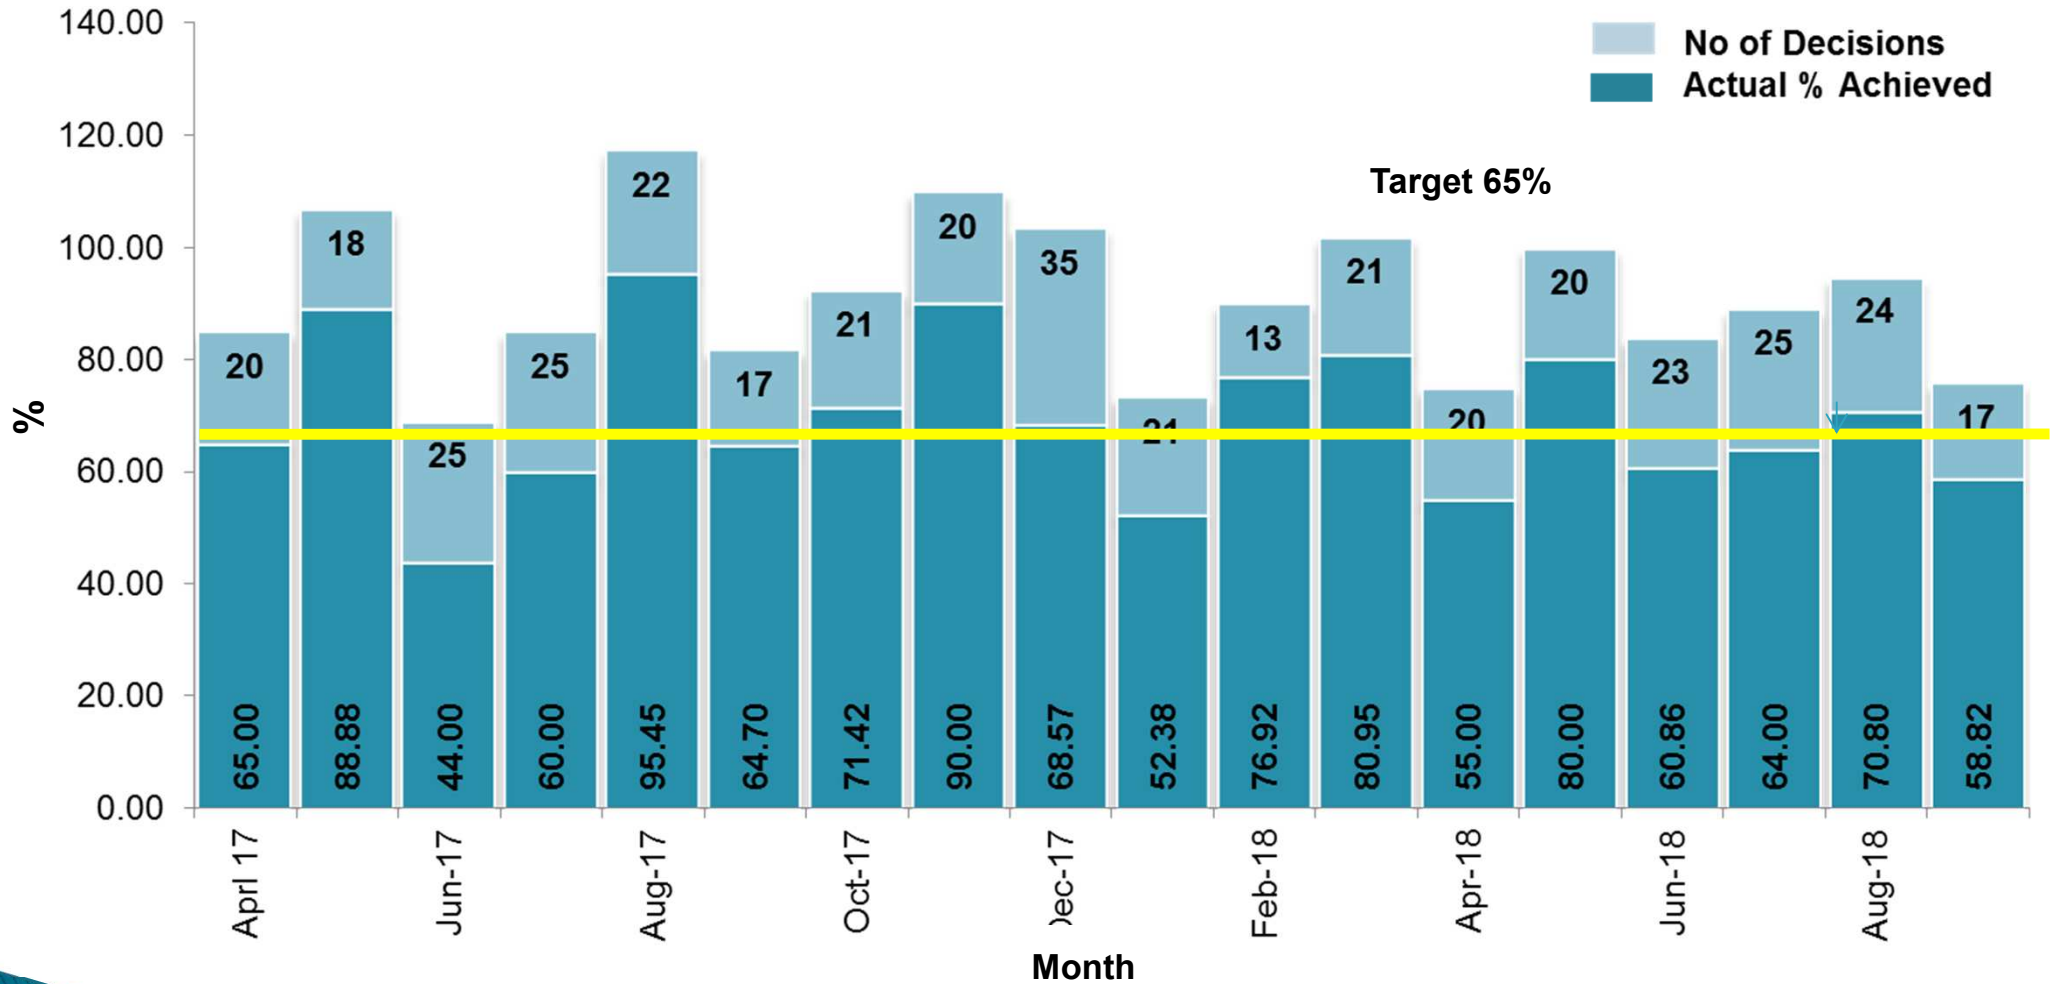

# Hull Planning

## Apr 2017 to Mar 2019

NI157b - % of Minor planning applications determined within 8 weeks

Cumulative % - from 1<sup>st</sup> April 2018 to 31 March 2019 = 65.11%